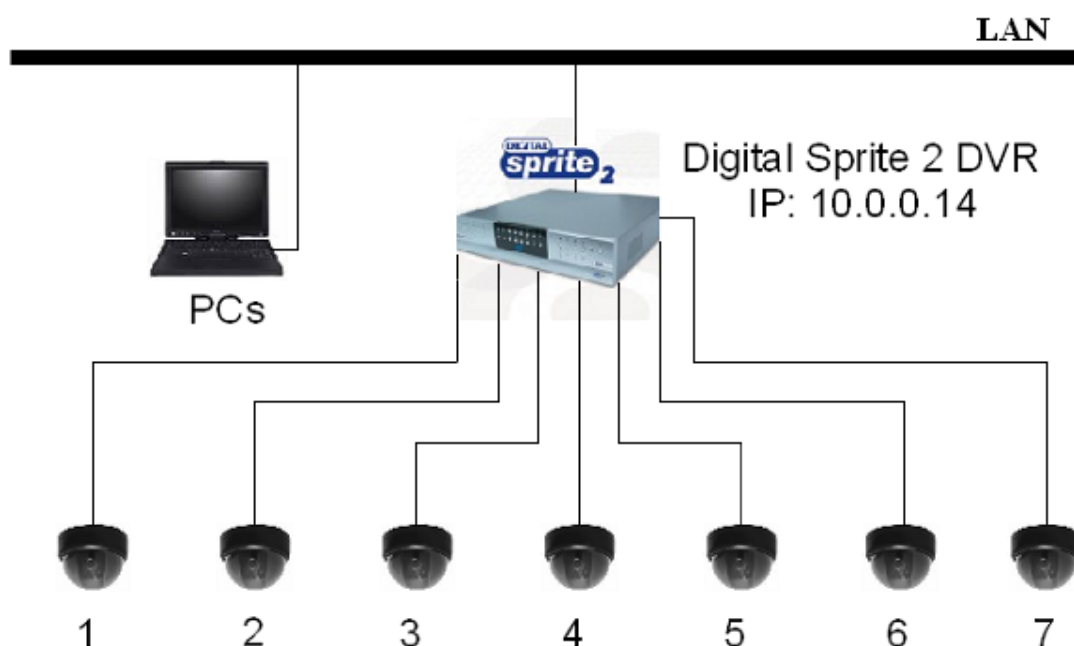

Brief: Due to budget constraint, it was decided the system use analog cameras but ultimately viewable via the internet. The system should also have 90 days recording on DVR.

Criticals: The system must be secure and against tampering by internal staff.

Camera Views Captured

Front Entrance

Printing area

Ops area