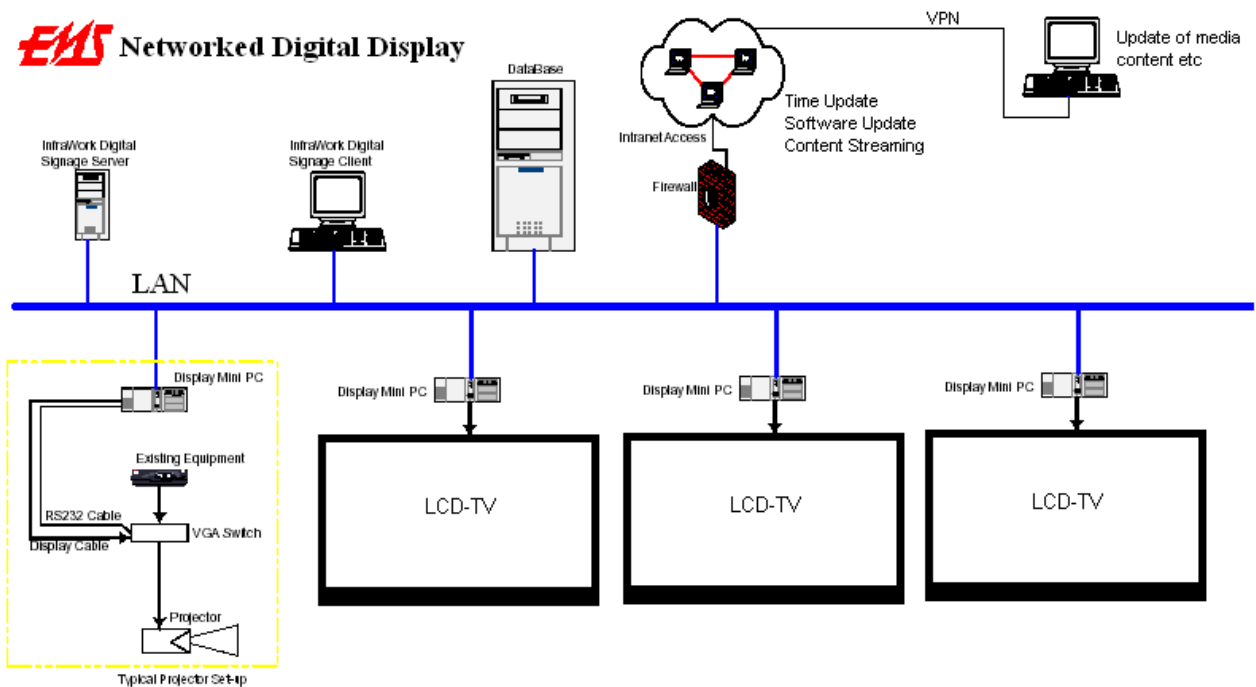

# EMS WIRING SYSTEMS PTE LTD

(Company Registration 199004714G)

78 Playfair Road #01-00, Singapore 367997 Tel: 64442988 Fax: 64441884 Email: ems@emsgroup.biz

**Preamble:** In Sept 2009, EMS completed the installation of the Digital Display System for the purposes of carrying out student union activities within the campus. There was to be a total of 5 LCD-TVs and 1 projector with a server, the latter stationed in the Union House. (For illustration, only 3 LCD-TV screen displays will be shown below)

**Brief:** It was decided the system should run on the university LAN and there be adequate logs and security to ensure that no unauthorized contents are broadcasted. Contents are authorized prior to be allowed to be placed on the playlist.

**Criticals:** The software was jointly developed by EMS and a software developer. The other critical item was in the overall hardware set-up within the very large campus.

## Screen Displays Captured

E7 Atrium

Central Library

Student Foyer